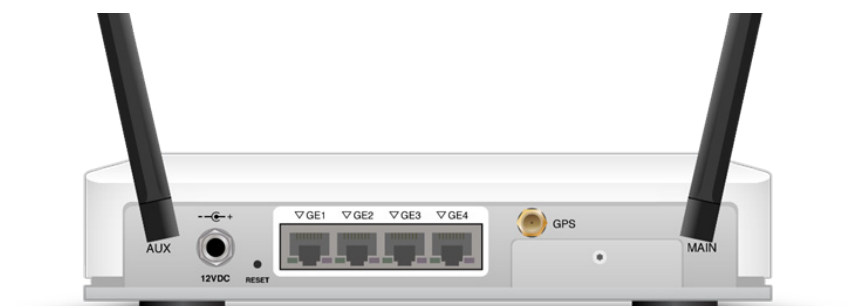

AT&T Wireless Broadband enabled integrated bundle

AT&T Wireless Broadband is a business-grade mobility rate plan for qualified data-only wireless routers. An AT&T SIM card is pre-packaged in the VMware SD-WAN Edge with LTE enabled router and online ordering instructions are included in the box to allow customers to activate and select their rate plan. This integrated solution provides an easy and fast installation process to get new mobile or pop-up locations operational in a matter of minutes versus weeks.

Features

- Select from four speed tiers with unlimited data (speeds are capped and may be slowed due to network congestion after certain usage limits are met) and no overage charges for machine to machine business applications while on AT&T owned and operated LTE networks in the domestic U.S.*
- Prioritized treatment of business-critical data traffic with AT&T Business Fast Track (aka AT&T Dynamic Traffic Management).
- Efficiently and effectively connect new sites.
- Integrated support for both existing AT&T mobility customers and new mobility customers.
- Easy to follow ordering steps.

*See AWB terms and conditions at <https://www.wireless.att.com/businesscenter/en_US/pdf/legal/product-brochure-legal-review-020618.pdf>